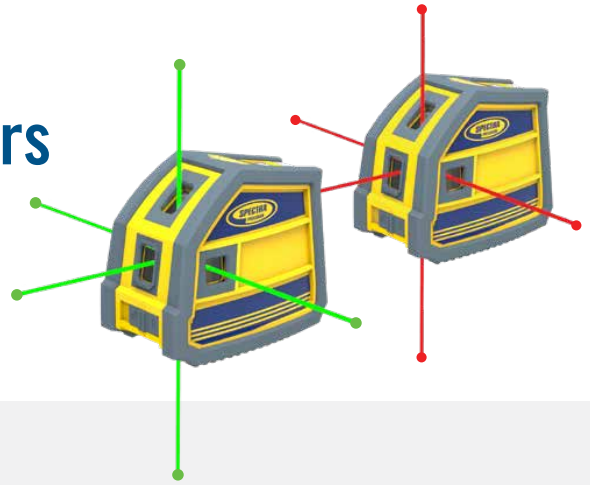

LP51 / LP51G Laser Pointers

5-Point Red & Green Beam Self-leveling Pocket Lasers

Key Features and Benefits

- The LP51 and LP51G project 5 beams - one beam up, one down and three beams at 90 degrees to each other
- Choice of green beam LP51G or red beam LP51
- Self-leveling and universal accessories allow for setup in multiple applications
- Patented technology... highly visual in all conditions for better productivity
- Beam flashes if it becomes out of level for any reason
- Easily fits in your tool belt so it's always at hand
- 3 year instant exchange warranty minimizes downtime
- Able to withstand a 3-foot (1 meter) drop... IP54 rated
- Pointers ship in retail box with soft pouch, target and mounting accessory

Applications

- Level, horizontal and vertical layout, checking plumb
- Point transfer
- Checking square
- Layout of interior walls
- Drywall track installation
- Cabinet & trim installation, finish carpentry
- Reference points for sprinkler systems, HVAC, lighting